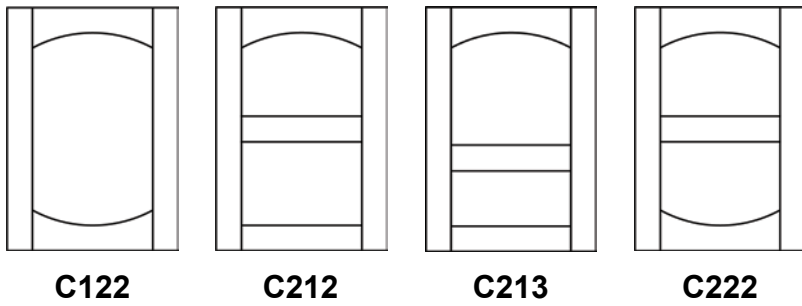

CABINET DOOR CONFIGURATION OPTIONS

Cope & Stick 2-3/8" Stiles and Rails

Cope & Stick 3-1/8" Stiles and Rails

4S

EB Veneer

MDF - Routed