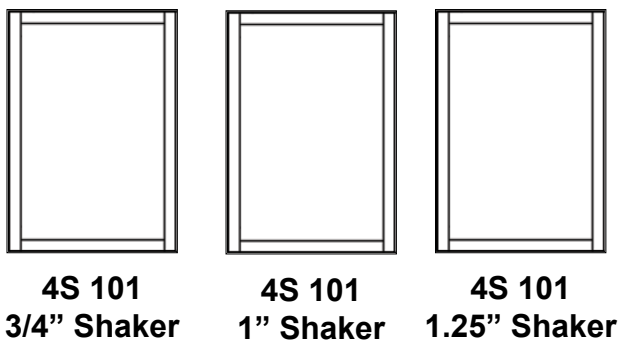

CABINET DOOR CONFIGURATION OPTIONS

Cope & Stick 2-3/8" Stiles and Rails

Cope & Stick 3-1/8" Stiles and Rails

4S

EB Veneer

MDF - Routed