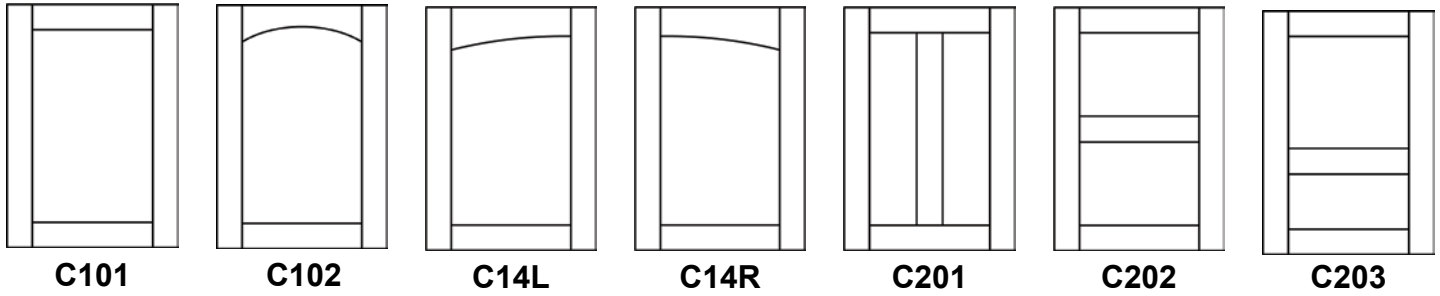

CABINET DOOR CONFIGURATION OPTIONS

Cope & Stick 2-3/8" Stiles and Rails

Cope & Stick 3-1/8" Stiles and Rails

4S

EB Veneer

MDF - Routed