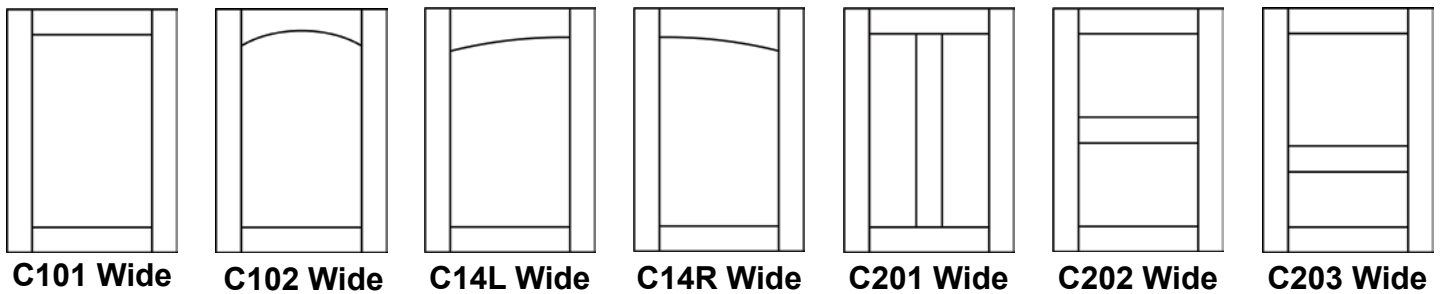

CABINET DOOR CONFIGURATION OPTIONS

Cope & Stick 2-3/8" Stiles and Rails

Cope & Stick 3-1/8" Stiles and Rails

4S

EB Veneer

MDF - Routed