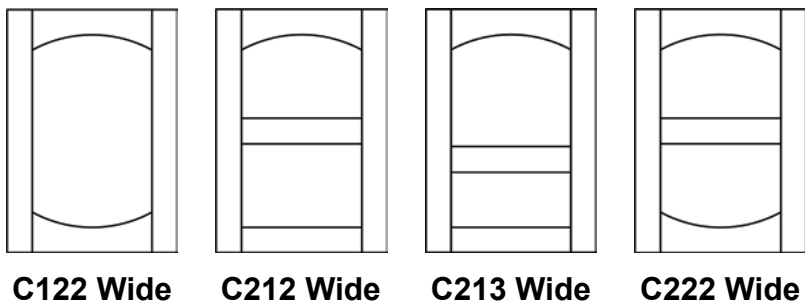

CABINET DOOR CONFIGURATION OPTIONS

Cope & Stick 2-3/8" Stiles and Rails

Cope & Stick 3-1/8" Stiles and Rails

4S

EB Veneer

MDF - Routed